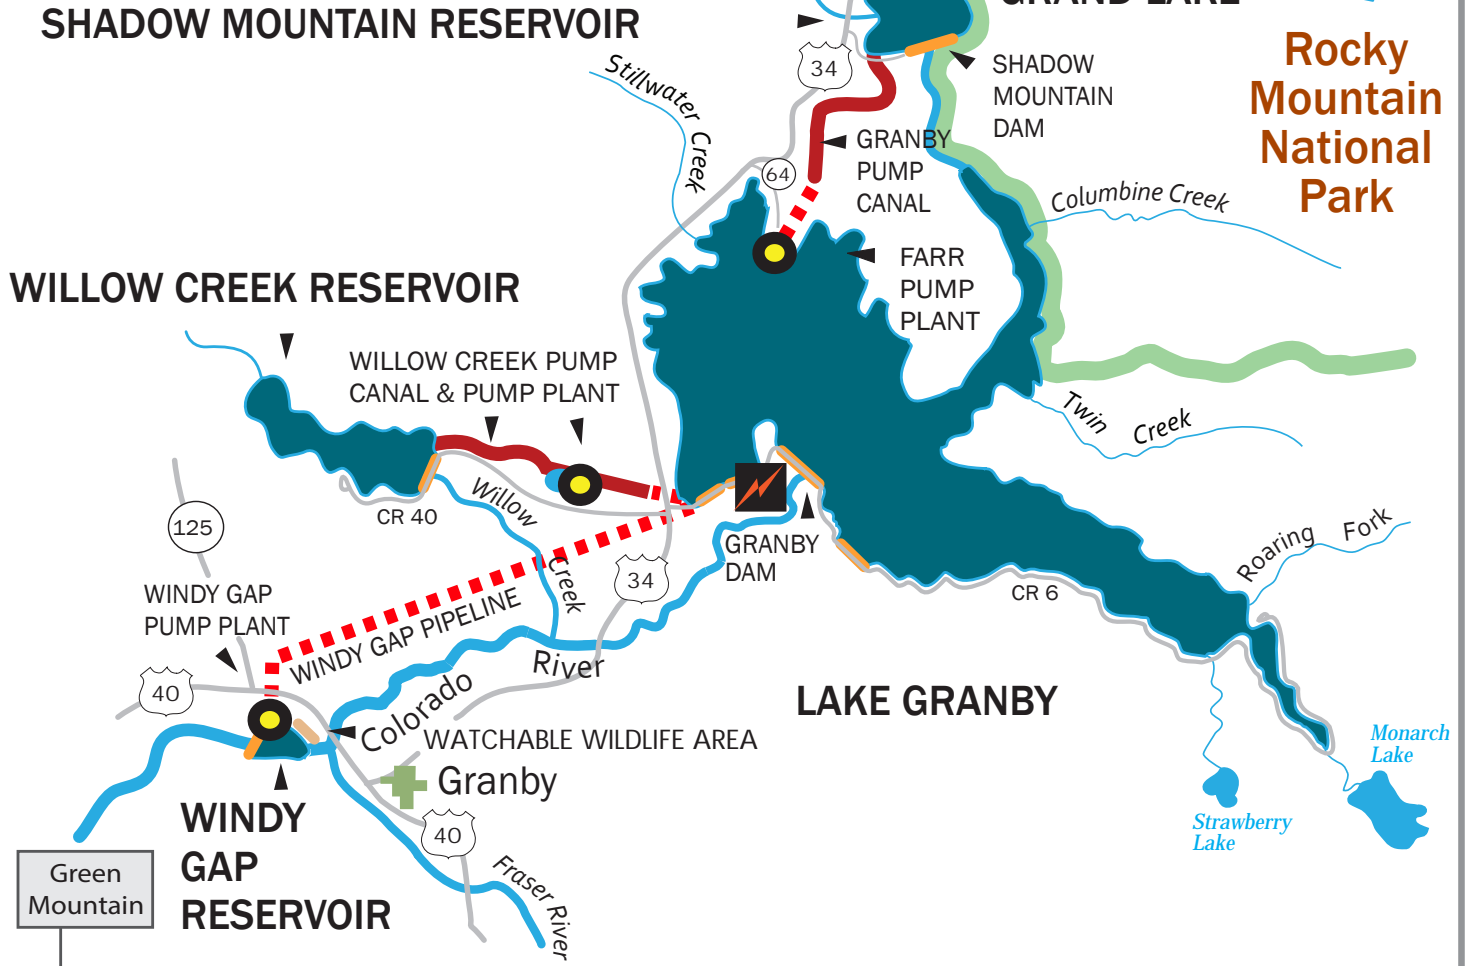

# West Slope Collection System

### Legend

- C-BT Reservoirs
- City/Town
- Canal
- Pipeline/Conduit
- Tunnel
- Dam
- Reclamation Power Plant
- Northern Water Power Plant
- Pump Plant

Map not to scale