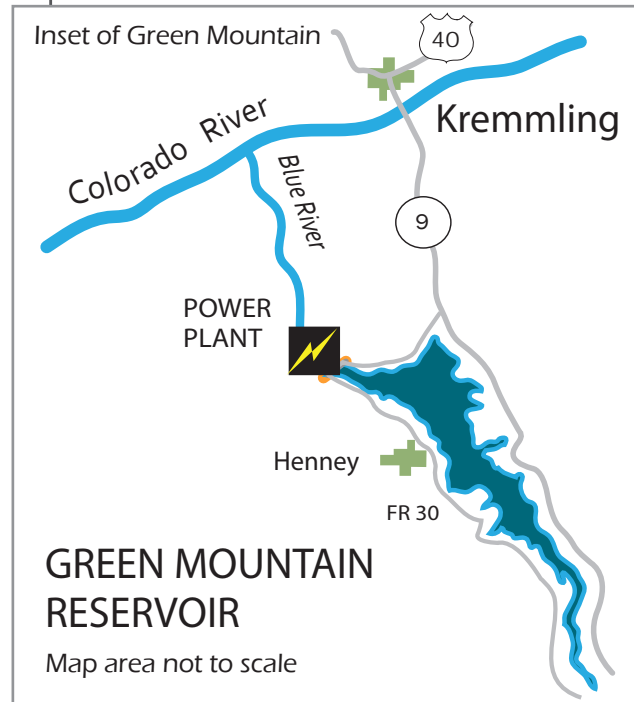

# West Slope Collection System

### Legend

- C-BT Reservoirs
- City/Town
- Canal
- Pipeline/Conduit
- Tunnel
- Dam
- Reclamation Power Plant
- Northern Water Power Plant
- Pump Plant

Map not to scale